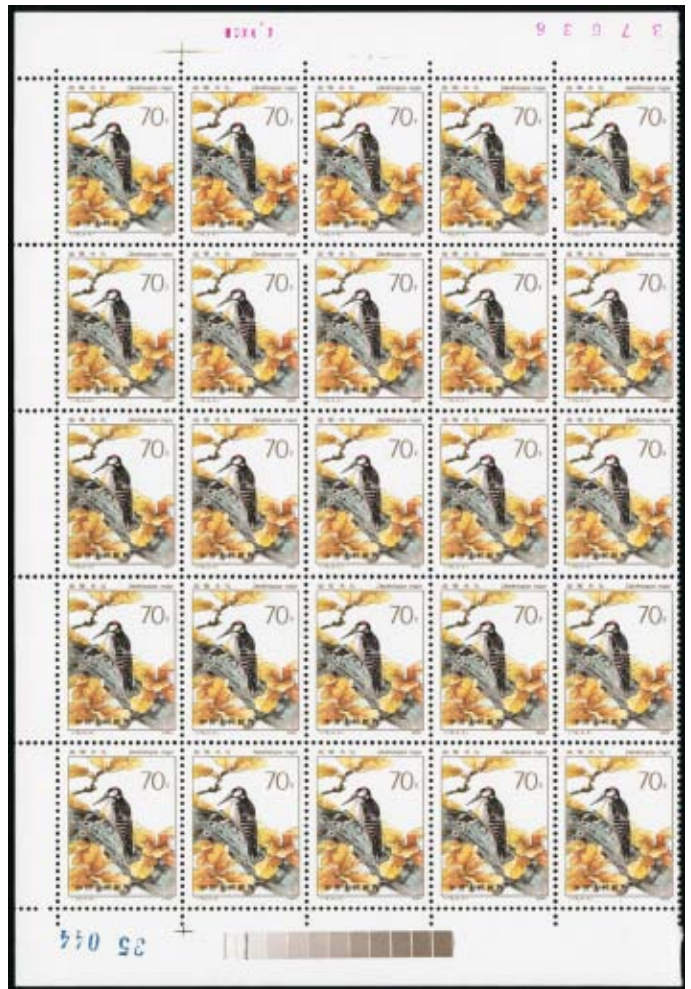

1761 / T69M NH..... $300.00 .....

UNLESS NOTED "NH" (Never Hinged), ALL MINT STAMPS ARE HINGED.

Scott # ..... Mint ... Used

Scott # ..... Mint ... Used

1805-1810 / Yang T79

(EXAMPLE SHOWN @55%)

NH VF Half sheets of 25 ..... $350.00 .....

1805-1809 / Yang T79 NH Blocks ..... $60.00 .....